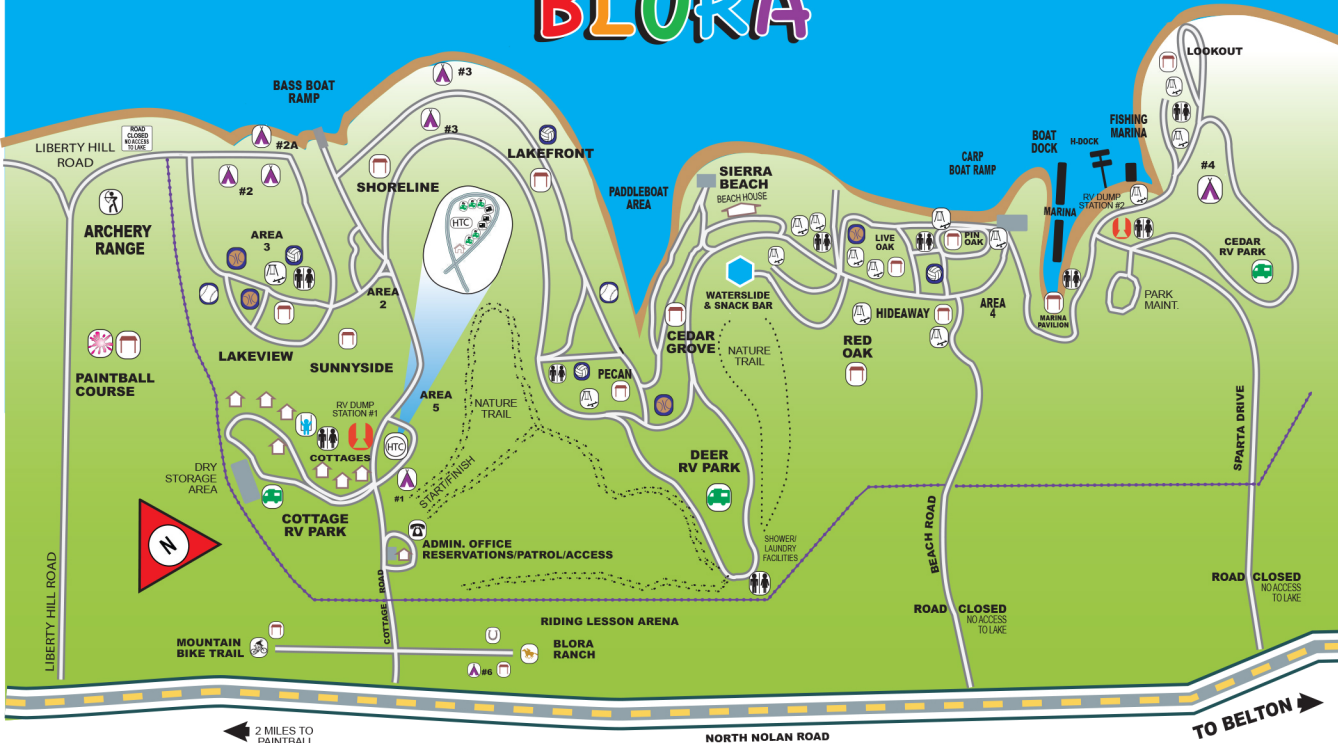

Belton Lake Outdoor Recreation Area

BLORA

← 2 MILES TO PAINTBALL COURSE

NORTH NOLAN ROAD

TO BELTON →

← TO FORT HOOD

- | | | | |
|----------------------|------------------|-----------------|-----------------|
| HORSEBACK RIDING | BASKETBALL COURT | HILL TOP CIRCLE | PLAYGROUND |
| RIDING LESSON ARENA | SOFTBALL FIELD | PRIMITIVE CAMP | PAVILION |
| MOUNTAIN BIKE TRAILS | PAINTBALL COURSE | RV PARK | RESTROOM |
| ARCHERY RANGE | VOLLEYBALL | MOBILE HOME | RV DUMP STATION |